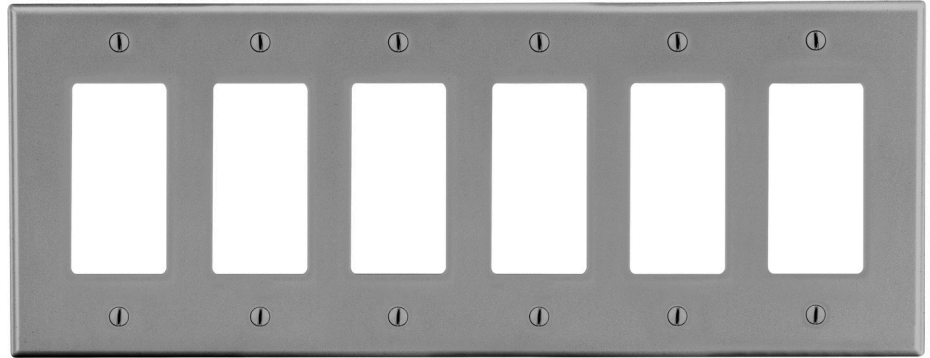

Wallplate Decorator 6-Gang

Features

- High-impact, self-extinguishing polycarbonate material
- More rigid; sharp lines and less dimpling
- Smooth satin finish; blends into wall with an optimum finish

Ordering Information

| Description | Gang | Color | UPC Number | Catalog Number |
|--|------|-------|--------------|----------------|
| Decorator wallplate, smooth satin finish, for use with 6 decorator devices | 6 | Gray | 883778312083 | P266GY |

Listings

cULus Listed

Specifications

| | |
|-----------------|------------------------------|
| Material | Polycarbonate thermoplastic |
| Thickness | .25 (6.4) |
| Orientation | Orientation |
| Mounting | Screw |
| Mounting Screws | Painted steel |
| Dimensions | 4.63 in x 10.12 in x 0.25 in |
| Flammability | UL 94 V2 |