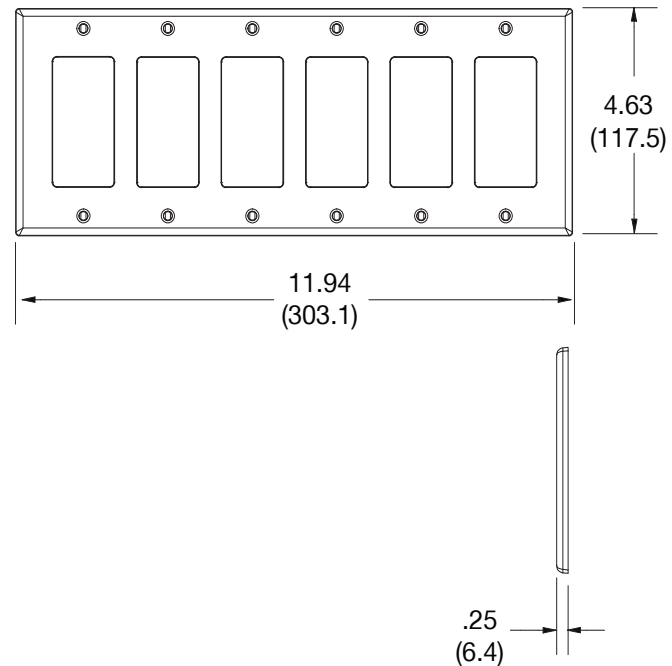

Wallplate Decorator 6-Gang

Features

- High-impact, self-extinguishing polycarbonate material
- More rigid; sharp lines and less dimpling
- Smooth satin finish; blends into wall with an optimum finish

Ordering Information

| Description | Gang | Color | UPC Number | Catalog Number |
|--|------|-------|--------------|----------------|
| Decorator wallplate, smooth satin finish, for use with 6 decorator devices | 6 | Gray | 883778312083 | P266GY |

Listings

cULus Listed

Specifications

| | |
|-----------------|------------------------------|
| Material | Polycarbonate thermoplastic |
| Thickness | .25 (6.4) |
| Orientation | Orientation |
| Mounting | Screw |
| Mounting Screws | Painted steel |
| Dimensions | 4.63 in x 10.12 in x 0.25 in |
| Flammability | UL 94 V2 |