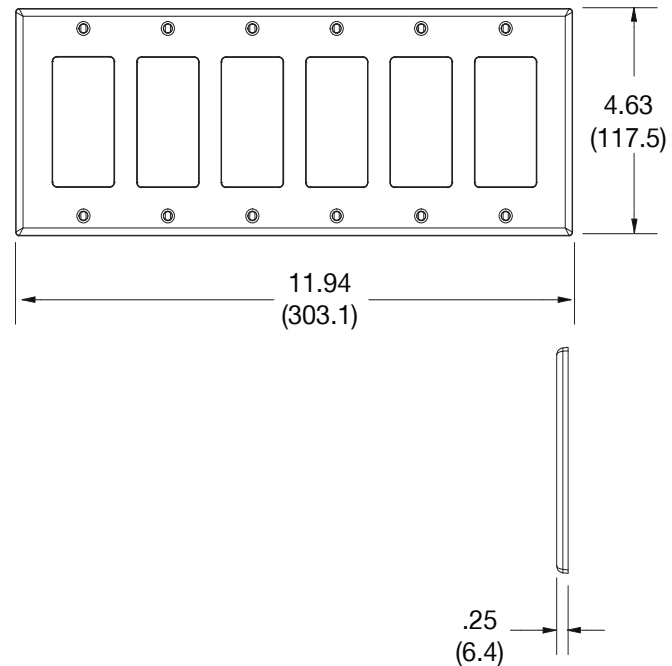

### Ordering Information

Description	Gang	Color	UPC Number	Catalog Number
Decorator wallplate, smooth satin finish, for use with 6 decorator devices	6	Black	883778312076	P266BK

### Specifications

Material	Polycarbonate thermoplastic
Thickness	.25 (6.4)
Orientation	Orientation
Mounting	Screw
Mounting Screws	Painted steel
Dimensions	4.63 in x 10.12 in x 0.25 in
Flammability	UL 94 V2