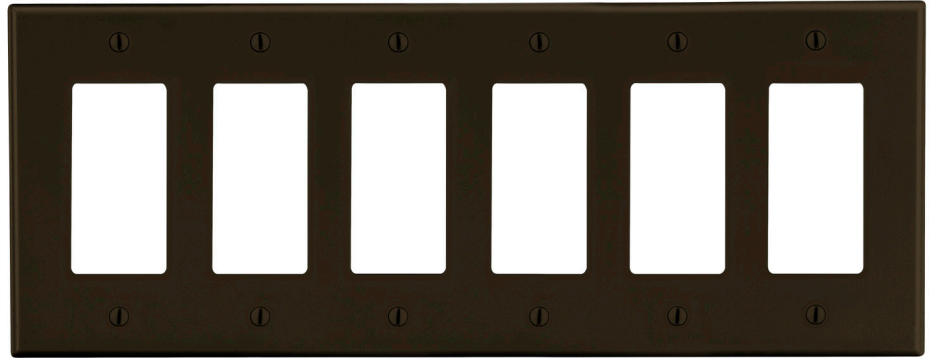

## Wallplate Decorator 6-Gang

### Features

- High-impact, self-extinguishing polycarbonate material
- More rigid; sharp lines and less dimpling
- Smooth satin finish; blends into wall with an optimum finish

### Ordering Information

Description	Gang	Color	UPC Number	Catalog Number
Decorator wallplate, smooth satin finish, for use with 6 decorator devices	6	Brown	883778312069	<b>P266</b>

### Specifications

Material	Polycarbonate thermoplastic
Thickness	.25 (6.4)
Orientation	Orientation
Mounting	Screw
Mounting Screws	Painted steel
Dimensions	4.63 in x 10.12 in x 0.25 in
Flammability	UL 94 V2