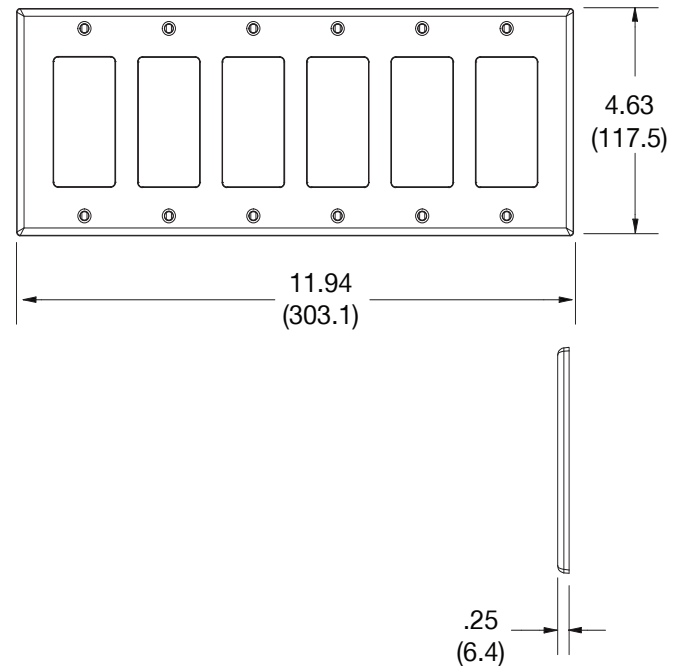

### Ordering Information

Description	Gang	Color	UPC Number	Catalog Number
Decorator wallplate, smooth satin finish, for use with 6 decorator devices	6	Brown	883778312069	<b>P266</b>

### Specifications

Material	Polycarbonate thermoplastic
Thickness	.25 (6.4)
Orientation	Orientation
Mounting	Screw
Mounting Screws	Painted steel
Dimensions	4.63 in x 10.12 in x 0.25 in
Flammability	UL 94 V2