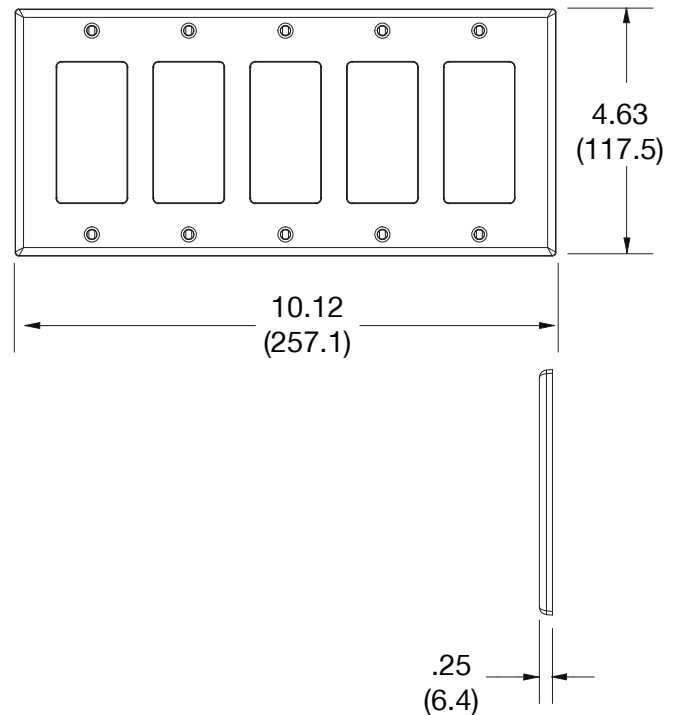

Wallplate Decorator 5-Gang

Features

- High-impact, self-extinguishing polycarbonate material
- More rigid; sharp lines and less dimpling
- Smooth satin finish; blends into wall with an optimum finish

Ordering Information

Description	Gang	Color	UPC Number	Catalog Number
Decorator wallplate, smooth satin finish, for use with 5 decorator devices	5	Light Almond	883778312045	P265LA

Listings

cULus Listed

Specifications

Material	Polycarbonate thermoplastic
Thickness	.25 (6.4)
Orientation	Orientation
Mounting	Screw
Mounting Screws	Painted steel
Dimensions	4.63 in x 10.12 in x 0.25 in
Flammability	UL 94 V2

Dimensions in Inches (mm)

Bryant Electric • An affiliate of Hubbell Incorporated (Delaware) • 40 Waterview Drive • Shelton, CT 06484
Phone (800) 323-2792 • Specifications subject to change without notice