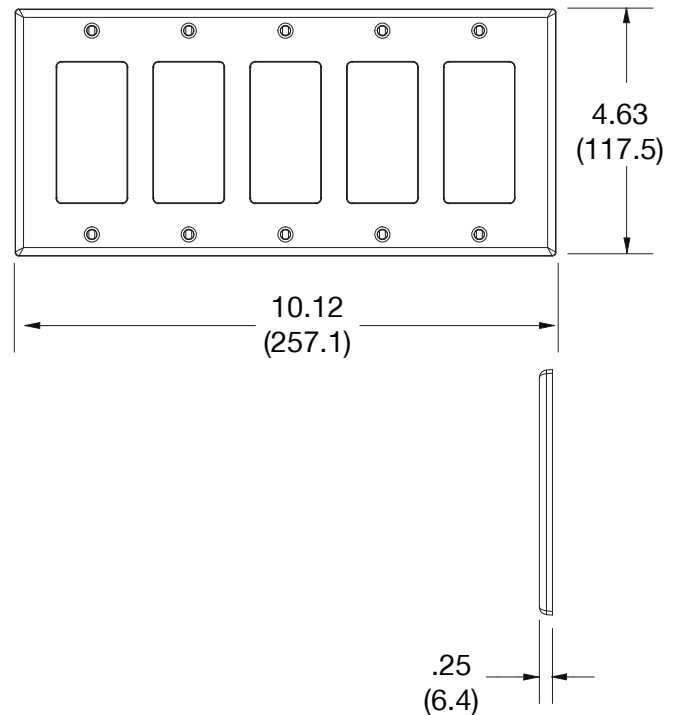

Wallplate Decorator 5-Gang

Features

- High-impact, self-extinguishing polycarbonate material
- More rigid; sharp lines and less dimpling
- Smooth satin finish; blends into wall with an optimum finish

Ordering Information

Description	Gang	Color	UPC Number	Catalog Number
Decorator wallplate, smooth satin finish, for use with 5 decorator devices	5	Black	883778312014	P265BK

Listings

cULus Listed

Specifications

Material	Polycarbonate thermoplastic
Thickness	.25 (6.4)
Orientation	Orientation
Mounting	Screw
Mounting Screws	Painted steel
Dimensions	4.63 in x 10.12 in x 0.25 in
Flammability	UL 94 V2

Dimensions in Inches (mm)

Bryant Electric • An affiliate of Hubbell Incorporated (Delaware) • 40 Waterview Drive • Shelton, CT 06484
Phone (800) 323-2792 • Specifications subject to change without notice