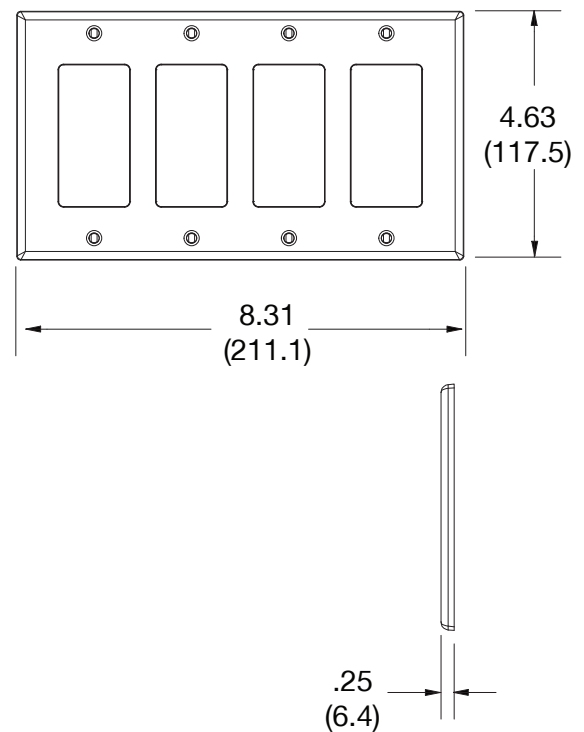

### Ordering Information

Description	Gang	Color	UPC Number	Catalog Number
Decorator wallplate, smooth satin finish, for use with 4 decorator devices	4	Ivory	883778311970	<b>P264I</b>

### Specifications

Material	Polycarbonate thermoplastic
Thickness	.25 (6.4)
Orientation	Orientation
Mounting	Screw
Mounting Screws	Painted steel
Dimensions	4.63 in x 8.31 in x 0.25 in
Flammability	UL 94 V2