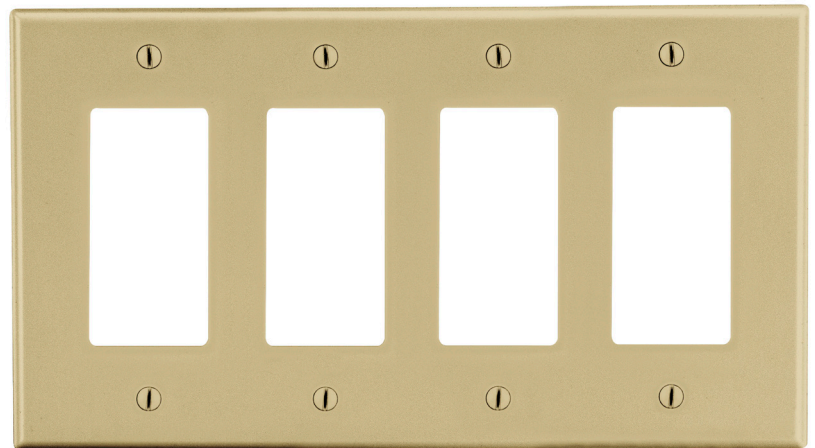

## Wallplate Decorator 4-Gang

### Features

- High-impact, self-extinguishing polycarbonate material
- More rigid; sharp lines and less dimpling
- Smooth satin finish; blends into wall with an optimum finish

### Ordering Information

Description	Gang	Color	UPC Number	Catalog Number
Decorator wallplate, smooth satin finish, for use with 4 decorator devices	4	Ivory	883778311970	<b>P264I</b>