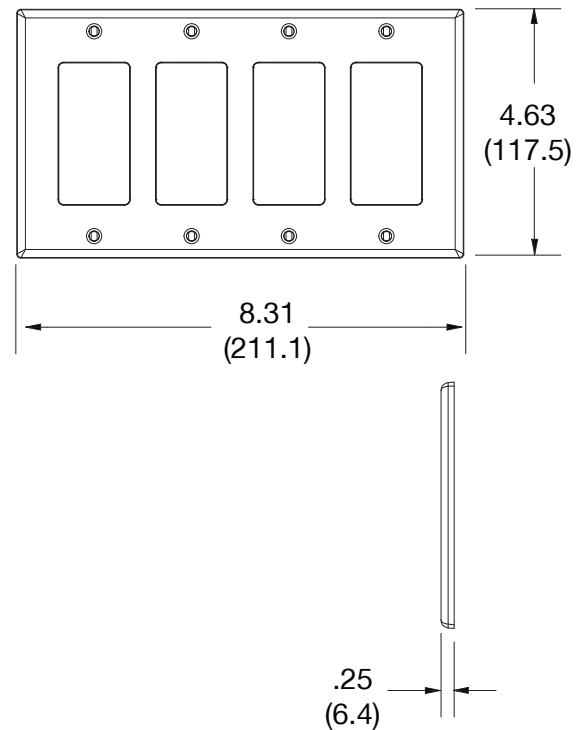

Wallplate Decorator 4-Gang

Features

- High-impact, self-extinguishing polycarbonate material
- More rigid; sharp lines and less dimpling
- Smooth satin finish; blends into wall with an optimum finish

Ordering Information

| Description | Gang | Color | UPC Number | Catalog Number |
|--|------|-------|--------------|----------------|
| Decorator wallplate, smooth satin finish, for use with 4 decorator devices | 4 | Black | 883778311956 | P264BK |

Listings

cULus Listed

Specifications

| | |
|-----------------|-----------------------------|
| Material | Polycarbonate thermoplastic |
| Thickness | .25 (6.4) |
| Orientation | Orientation |
| Mounting | Screw |
| Mounting Screws | Painted steel |
| Dimensions | 4.63 in x 8.31 in x 0.25 in |
| Flammability | UL 94 V2 |

Dimensions in Inches (mm)

Bryant Electric • An affiliate of Hubbell Incorporated (Delaware) • 40 Waterview Drive • Shelton, CT 06484
Phone (800) 323-2792 • Specifications subject to change without notice