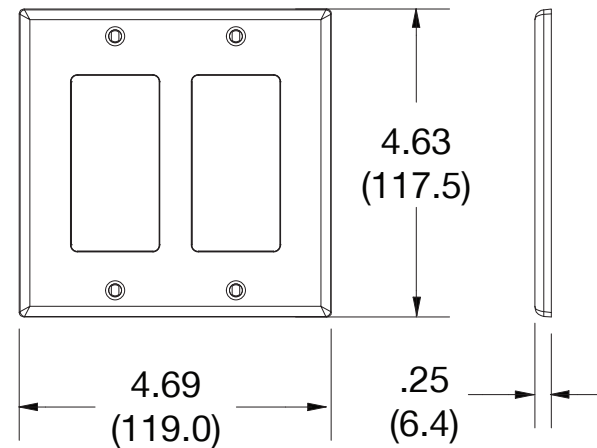

Wallplate Decorator 2-Gang

Features

- High-impact, self-extinguishing polycarbonate material
- More rigid; sharp lines and less dimpling
- Smooth satin finish; blends into wall with an optimum finish

Ordering Information

Description	Gang	Color	UPC Number	Catalog Number
Decorator wallplate, smooth satin finish, for use with 2 decorator devices	2	Red	883778311857	P262R

Listings

cULus Listed

Specifications

Material	Polycarbonate thermoplastic
Thickness	.25 (6.4)
Orientation	Orientation
Mounting	Screw
Mounting Screws	Painted steel
Dimensions	4.63 in x 4.69 in x 0.25 in
Flammability	UL 94 V2

Dimensions in Inches (mm)

Bryant Electric • An affiliate of Hubbell Incorporated (Delaware) • 40 Waterview Drive • Shelton, CT 06484
Phone (800) 323-2792 • Specifications subject to change without notice