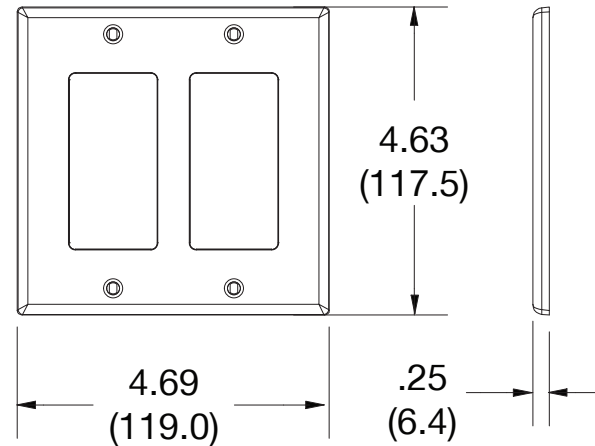

Wallplate Decorator 2-Gang

Features

- High-impact, self-extinguishing polycarbonate material
- More rigid; sharp lines and less dimpling
- Smooth satin finish; blends into wall with an optimum finish

Ordering Information

Description	Gang	Color	UPC Number	Catalog Number
Decorator wallplate, smooth satin finish, for use with decorator devices	2	Ivory	883778311833	P262I

Listings

cULus Listed

Specifications

Material	Polycarbonate thermoplastic
Thickness	.25 (6.4)
Orientation	Orientation
Mounting	Screw
Mounting Screws	Painted steel
Dimensions	4.63 in x 4.69 in x 0.25 in
Flammability	UL 94 V2

Dimensions in Inches (mm)

Bryant Electric • An affiliate of Hubbell Incorporated (Delaware) • 40 Waterview Drive • Shelton, CT 06484
Phone (800) 323-2792 • Specifications subject to change without notice