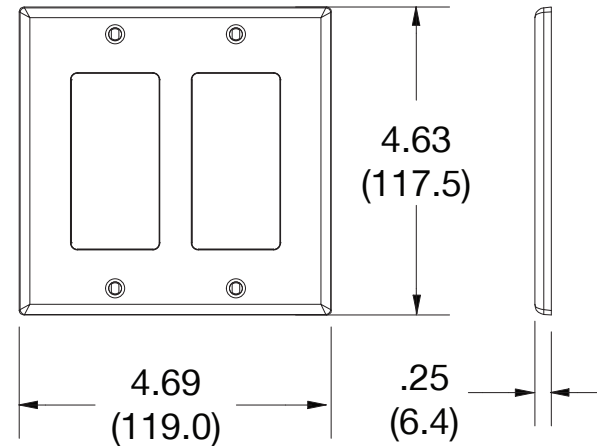

### Ordering Information

Description	Gang	Color	UPC Number	Catalog Number
Decorator wallplate, smooth satin finish, for use with 2 decorator devices	2	Gray	883778311826	P262GY

### Specifications

Material	Polycarbonate thermoplastic
Thickness	.25 (6.4)
Orientation	Orientation
Mounting	Screw
Mounting Screws	Painted steel
Dimensions	4.63 in x 4.69 in x 0.25 in
Flammability	UL 94 V2