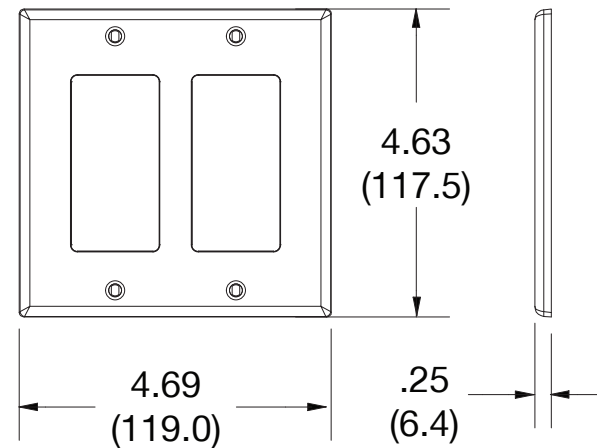

Wallplate Decorator 2-Gang

Features

- High-impact, self-extinguishing polycarbonate material
- More rigid; sharp lines and less dimpling
- Smooth satin finish; blends into wall with an optimum finish

Ordering Information

Description	Gang	Color	UPC Number	Catalog Number
Decorator wallplate, smooth satin finish, for use with 2 decorator devices	2	Black	883778311819	P262BK

Listings

cULus Listed

Specifications

Material	Polycarbonate thermoplastic
Thickness	.25 (6.4)
Orientation	Orientation
Mounting	Screw
Mounting Screws	Painted steel
Dimensions	4.63 in x 4.69 in x 0.25 in
Flammability	UL 94 V2

Dimensions in Inches (mm)

Bryant Electric • An affiliate of Hubbell Incorporated (Delaware) • 40 Waterview Drive • Shelton, CT 06484
Phone (800) 323-2792 • Specifications subject to change without notice