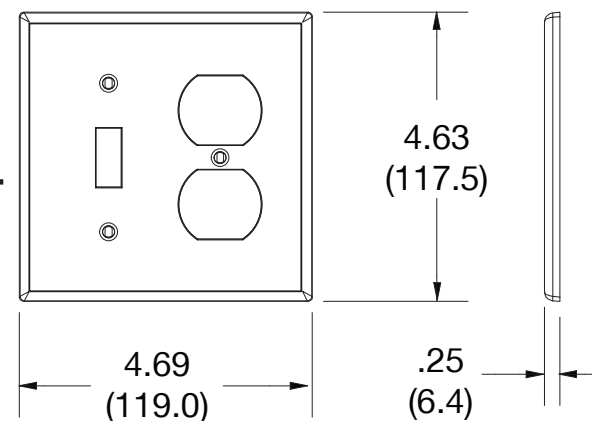

Ordering Information

Description	Gang	Color	UPC Number	Catalog Number
Duplex receptacle and toggle switch wallplate, smooth satin finish, for use with 1 duplex receptacle and 1 toggle switch	2	White	883778311482	P18W

Listings

cULus Listed

Specifications

Material	Polycarbonate thermoplastic
Thickness	.25 (6.4)
Orientation	Orientation
Mounting	Screw
Mounting Screws	Painted steel
Dimensions	4.63 in x 4.69 in x 0.25 in
Flammability	UL 94 V2

Dimensions in Inches (mm)

Bryant Electric • An affiliate of Hubbell Incorporated (Delaware) • 40 Waterview Drive • Shelton, CT 06484
Phone (800) 323-2792 • Specifications subject to change without notice