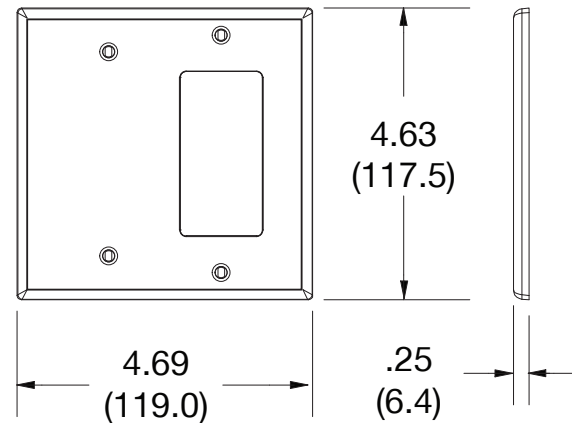

Wallplate Decorator and Blank Box Mount 2-Gang

Features

- High-impact, self-extinguishing polycarbonate material
- More rigid; sharp lines and less dimpling
- Smooth satin finish; blends into wall with an optimum finish

Ordering Information

Description	Gang	Color	UPC Number	Catalog Number
Decorator receptacle and blank box mount, smooth satin finish, for use with 1 decorator device	2	Ivory	883778311079	P13626I

Listings

cULus Listed

Specifications

Material	Polycarbonate thermoplastic
Thickness	.25 (6.4)
Orientation	Orientation
Mounting	Screw
Mounting Screws	Painted steel
Dimensions	4.63 in x 4.69 in x 0.25 in
Flammability	UL 94 V2

Dimensions in Inches (mm)

Bryant Electric • An affiliate of Hubbell Incorporated (Delaware) • 40 Waterview Drive • Shelton, CT 06484
Phone (800) 323-2792 • Specifications subject to change without notice