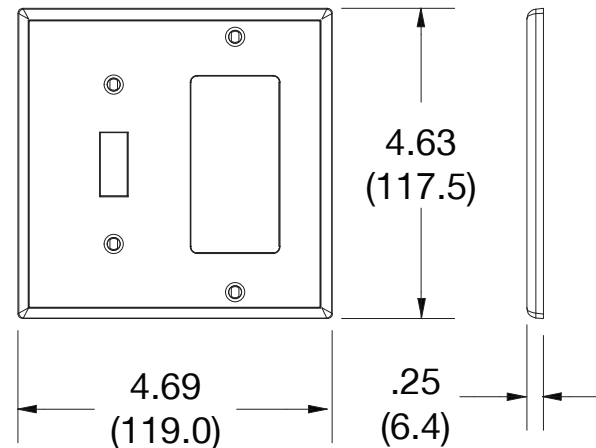

Wallplate Toggle Switch and Decorator Receptacle 2-Gang

Features

- High-impact, self-extinguishing polycarbonate material
- More rigid; sharp lines and less dimpling
- Smooth satin finish; blends into wall with an optimum finish

Ordering Information

Description	Gang	Color	UPC Number	Catalog Number
Toggle and receptacle, smooth satin finish, for use with toggle switch and decorator receptacle	2	White	883778310980	P126W

Listings

cULus Listed

Specifications

Material	Polycarbonate thermoplastic
Thickness	.25 (6.4)
Orientation	Orientation
Mounting	Screw
Mounting Screws	Painted steel
Dimensions	4.63 in x 4.69 in x 0.25 in
Flammability	UL 94 V2

Dimensions in Inches (mm)

Bryant Electric • An affiliate of Hubbell Incorporated (Delaware) • 40 Waterview Drive • Shelton, CT 06484
Phone (800) 323-2792 • Specifications subject to change without notice