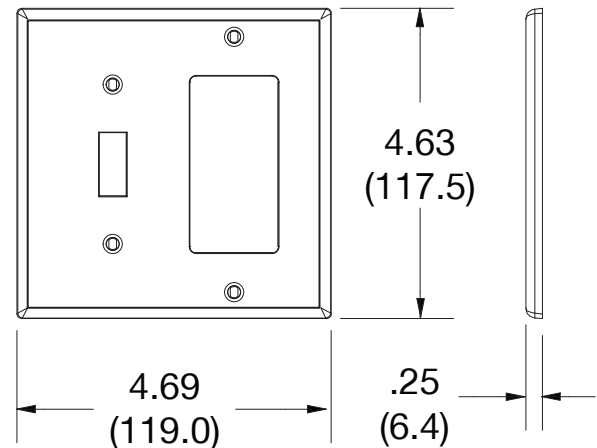

### Ordering Information

| Description   | Gang | Color | UPC Number   | Catalog Number |
|---|------|-------|--------------|----------------|
| Toggle and receptacle, smooth satin finish, for use with toggle switch and decorator receptacle | 2    | Red   | 883778310973 | P126R          |

### Specifications

|                 |                             |
|-----------------|-----------------------------|
| Material        | Polycarbonate thermoplastic |
| Thickness       | .25 (6.4)                   |
| Orientation     | Orientation                 |
| Mounting        | Screw                       |
| Mounting Screws | Painted steel               |
| Dimensions      | 4.63 in x 4.69 in x 0.25 in |
| Flammability    | UL 94 V2                    |