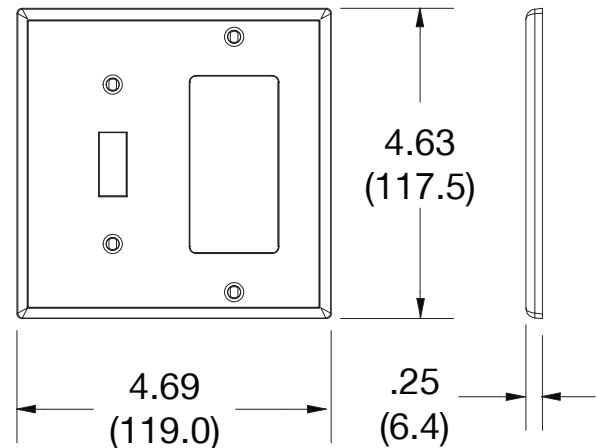

Wallplate Toggle Switch and Decorator Receptacle 2-Gang

Features

- High-impact, self-extinguishing polycarbonate material
- More rigid; sharp lines and less dimpling
- Smooth satin finish; blends into wall with an optimum finish

Ordering Information

Description	Gang	Color	UPC Number	Catalog Number
Toggle and receptacle, smooth satin finish, for use with toggle switch and decorator receptacle	2	Light Almond	883778310966	P126LA

Listings

cULus Listed

Specifications

Material	Polycarbonate thermoplastic
Thickness	.25 (6.4)
Orientation	Orientation
Mounting	Screw
Mounting Screws	Painted steel
Dimensions	4.63 in x 4.69 in x 0.25 in
Flammability	UL 94 V2

Dimensions in Inches (mm)

Bryant Electric • An affiliate of Hubbell Incorporated (Delaware) • 40 Waterview Drive • Shelton, CT 06484
Phone (800) 323-2792 • Specifications subject to change without notice