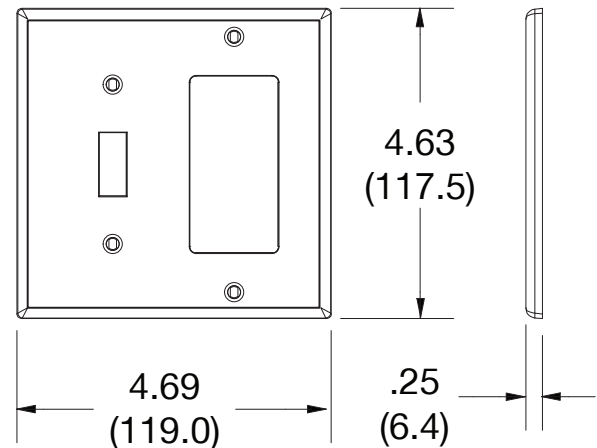

Wallplate Toggle Switch and Decorator Receptacle 2-Gang

Features

- High-impact, self-extinguishing polycarbonate material
- More rigid; sharp lines and less dimpling
- Smooth satin finish; blends into wall with an optimum finish

Ordering Information

Description	Gang	Color	UPC Number	Catalog Number
Toggle and receptacle, smooth satin finish, for use with toggle switch and decorator receptacle	2	Black	883778310935	P126BK

Listings

cULus Listed

Specifications

Material	Polycarbonate thermoplastic
Thickness	.25 (6.4)
Orientation	Orientation
Mounting	Screw
Mounting Screws	Painted steel
Dimensions	4.63 in x 4.69 in x 0.25 in
Flammability	UL 94 V2

Dimensions in Inches (mm)

Bryant Electric • An affiliate of Hubbell Incorporated (Delaware) • 40 Waterview Drive • Shelton, CT 06484
Phone (800) 323-2792 • Specifications subject to change without notice