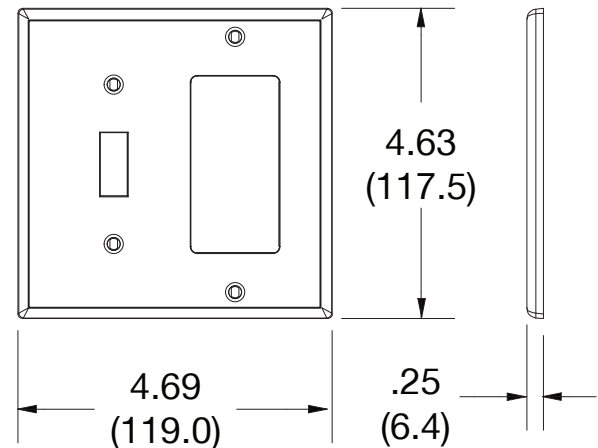

Wallplate Toggle Switch and Decorator Receptacle 2-Gang

Features

- High-impact, self-extinguishing polycarbonate material
- More rigid; sharp lines and less dimpling
- Smooth satin finish; blends into wall with an optimum finish

Ordering Information

Description	Gang	Color	UPC Number	Catalog Number
Toggle and receptacle, smooth satin finish, for use with toggle switch and decorator receptacle	2	Brown	883778310928	P126

Listings

cULus Listed

Specifications

Material	Polycarbonate thermoplastic
Thickness	.25 (6.4)
Orientation	Orientation
Mounting	Screw
Mounting Screws	Painted steel
Dimensions	4.63 in x 4.69 in x 0.25 in
Flammability	UL 94 V2

Dimensions in Inches (mm)

Bryant Electric • An affiliate of Hubbell Incorporated (Delaware) • 40 Waterview Drive • Shelton, CT 06484
Phone (800) 323-2792 • Specifications subject to change without notice